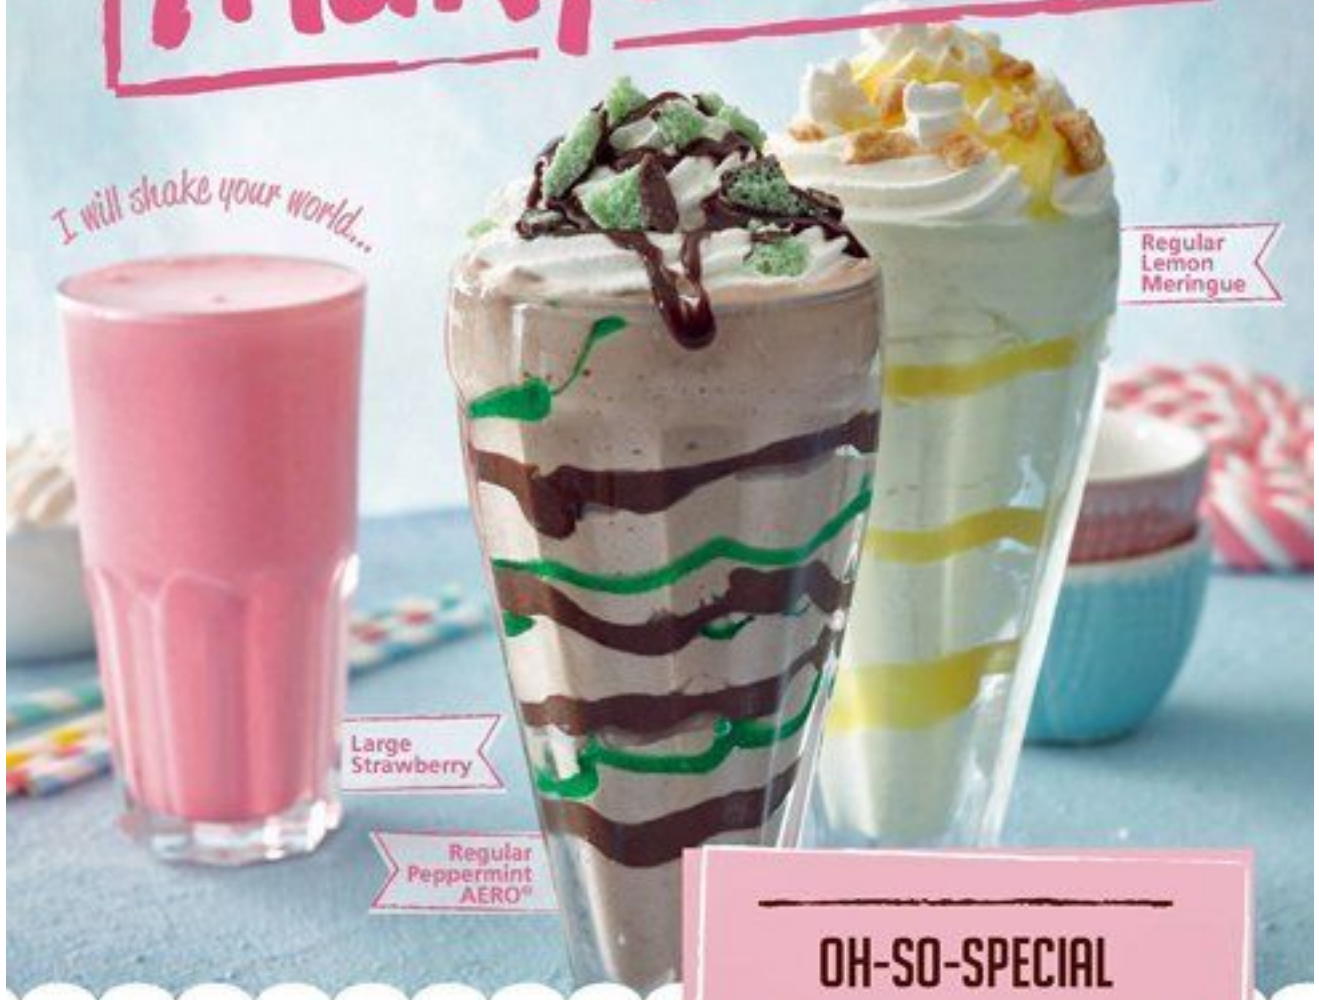

dreamy Milkyshakes

I will shake your world...

Large Strawberry
Regular Peppermint AERO®

Regular Lemon Meringue

FAVOURITES

CHOOSE YOUR FAVOURITE .....

Strawberry; Chocolate; Vanilla; Bubblegum; Banana; Peppermint; Lime

Regular	24.90	Large	29.90
Double-thick Regular	29.90	Double-thick Large	35.90

OH-SO-SPECIAL

CHOOSE YOUR OH-SO-SPECIAL .....

Chocolate Mousse; Peppermint AERO®; BAR-ONE®; Milo®; Coffee; Mocha; ☐ Lemon Meringue or ☐ Millionaire's Shortbread

Regular	35.90	Large	39.90